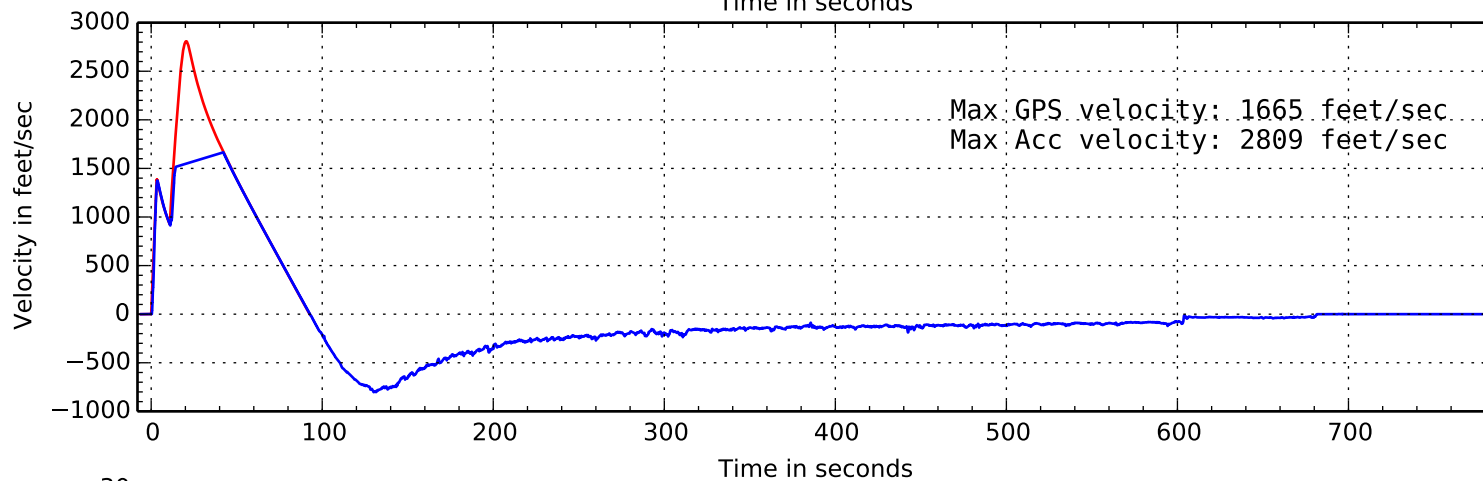

Altitude, Velocity, and Acceleration

Blue from GPS. Red from accelerometer.

Altitude AGL

Blue from GPS. Red from accelerometer.

Vertical Velocity

Blue from GPS. Red from accelerometer.

3D Velocity in Mach

Acceleration -- Full Flight

Acceleration -- Boost Phase

Ground Speed and Heading