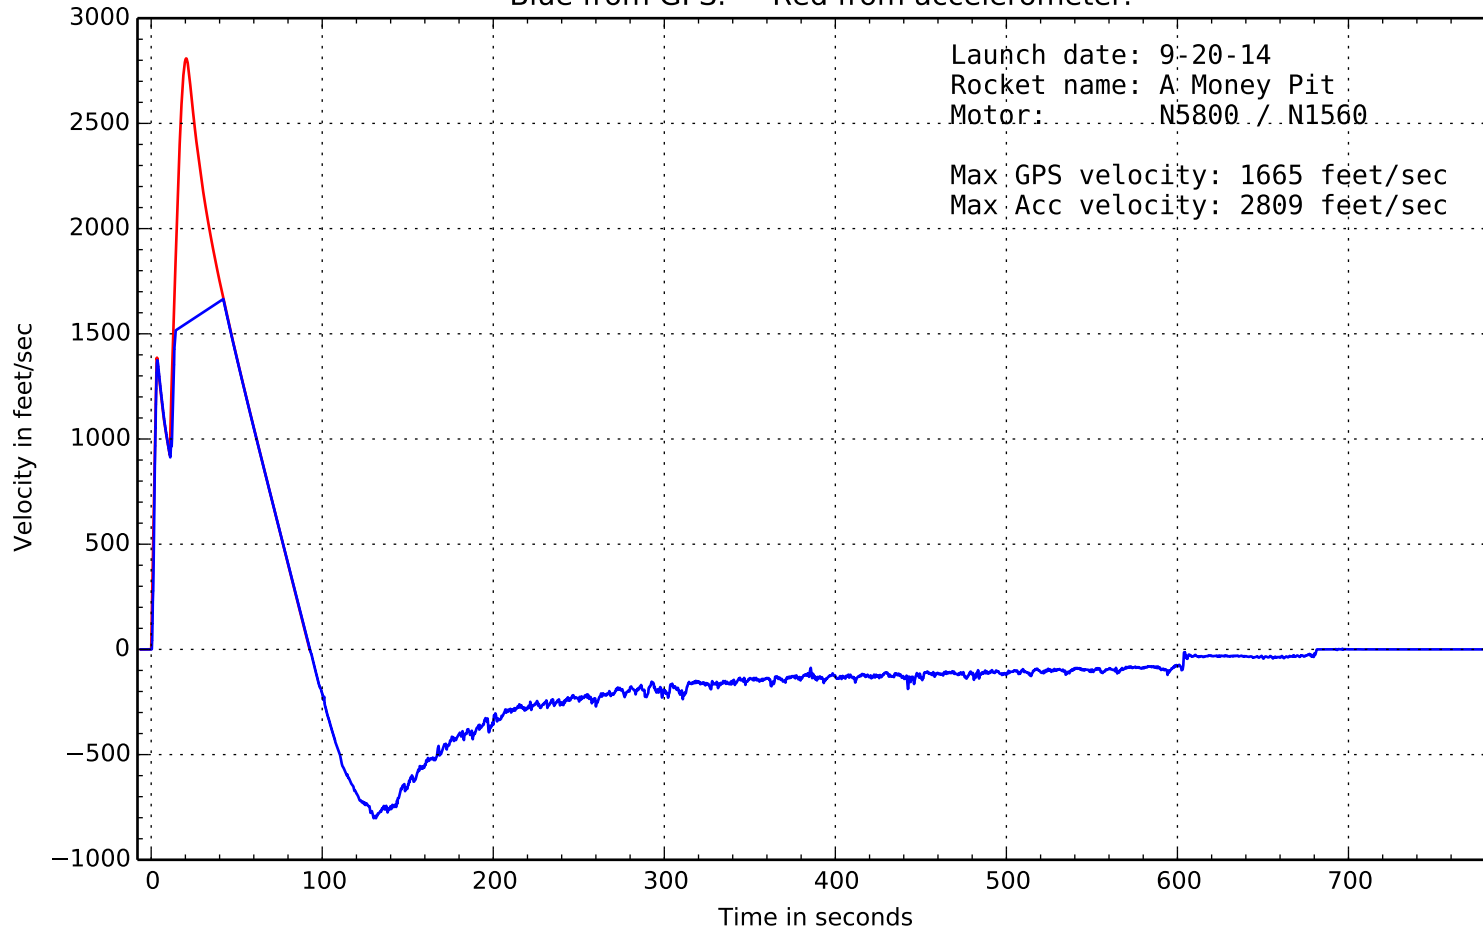

Altitude, Velocity, and Acceleration

Blue from GPS. Red from accelerometer.

Altitude AGL

Blue from GPS. Red from accelerometer.

Vertical Velocity

Blue from GPS. Red from accelerometer.

3D Velocity in Mach

Acceleration -- Full Flight

Acceleration -- Boost Phase

Ground Speed and Heading