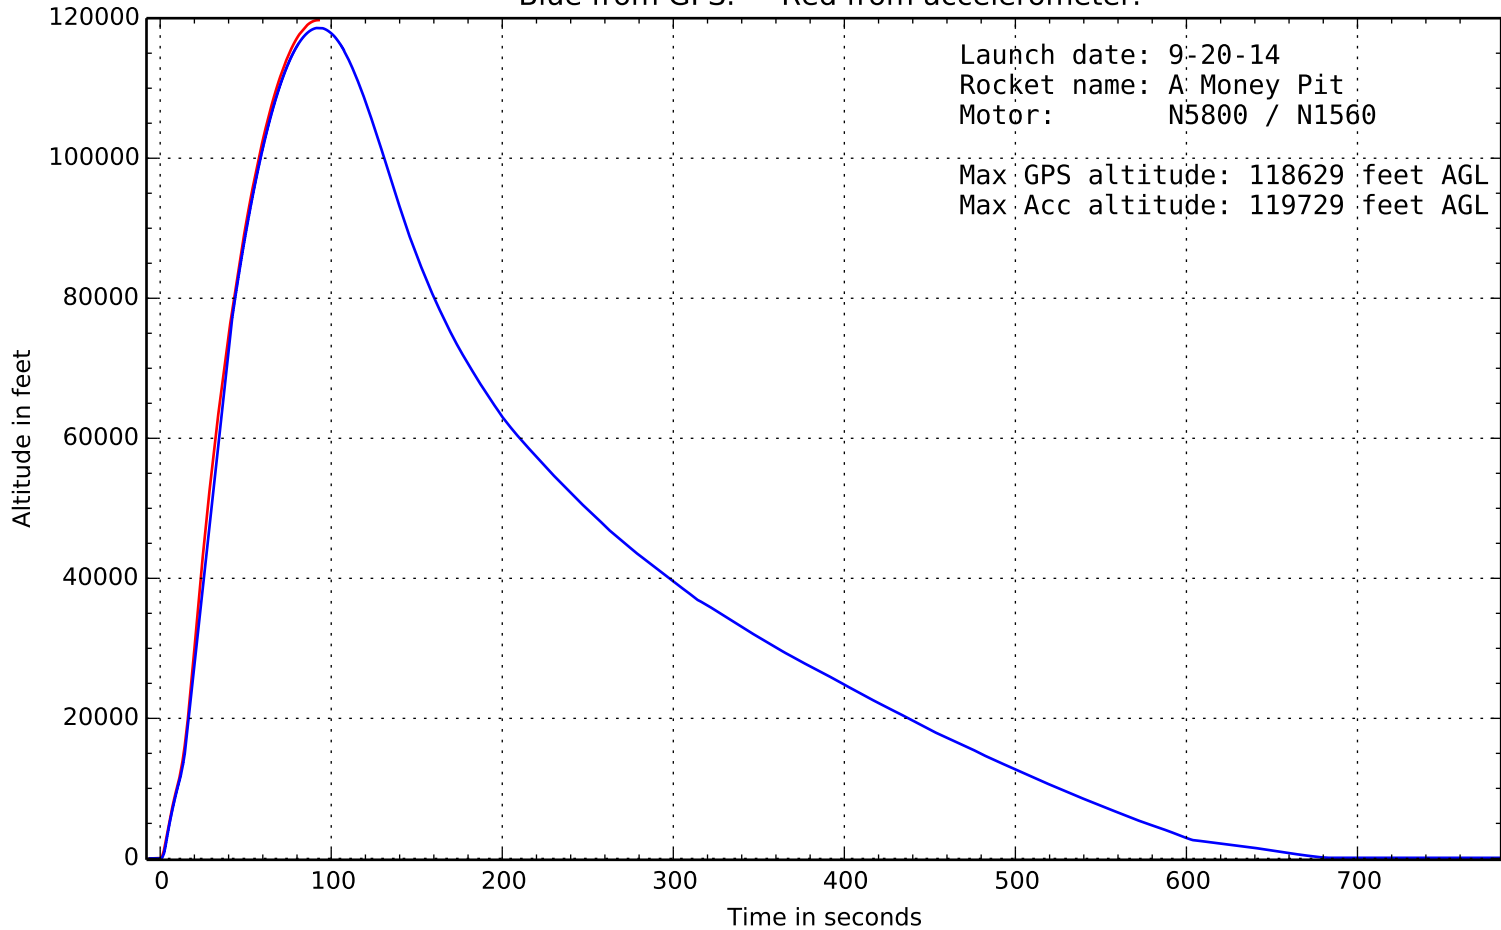

Altitude, Velocity, and Acceleration

Blue from GPS. Red from accelerometer.

Altitude AGL

Blue from GPS. Red from accelerometer.

Vertical Velocity

Blue from GPS. Red from accelerometer.

3D Velocity in Mach

Acceleration -- Full Flight

Acceleration -- Boost Phase

Ground Speed and Heading