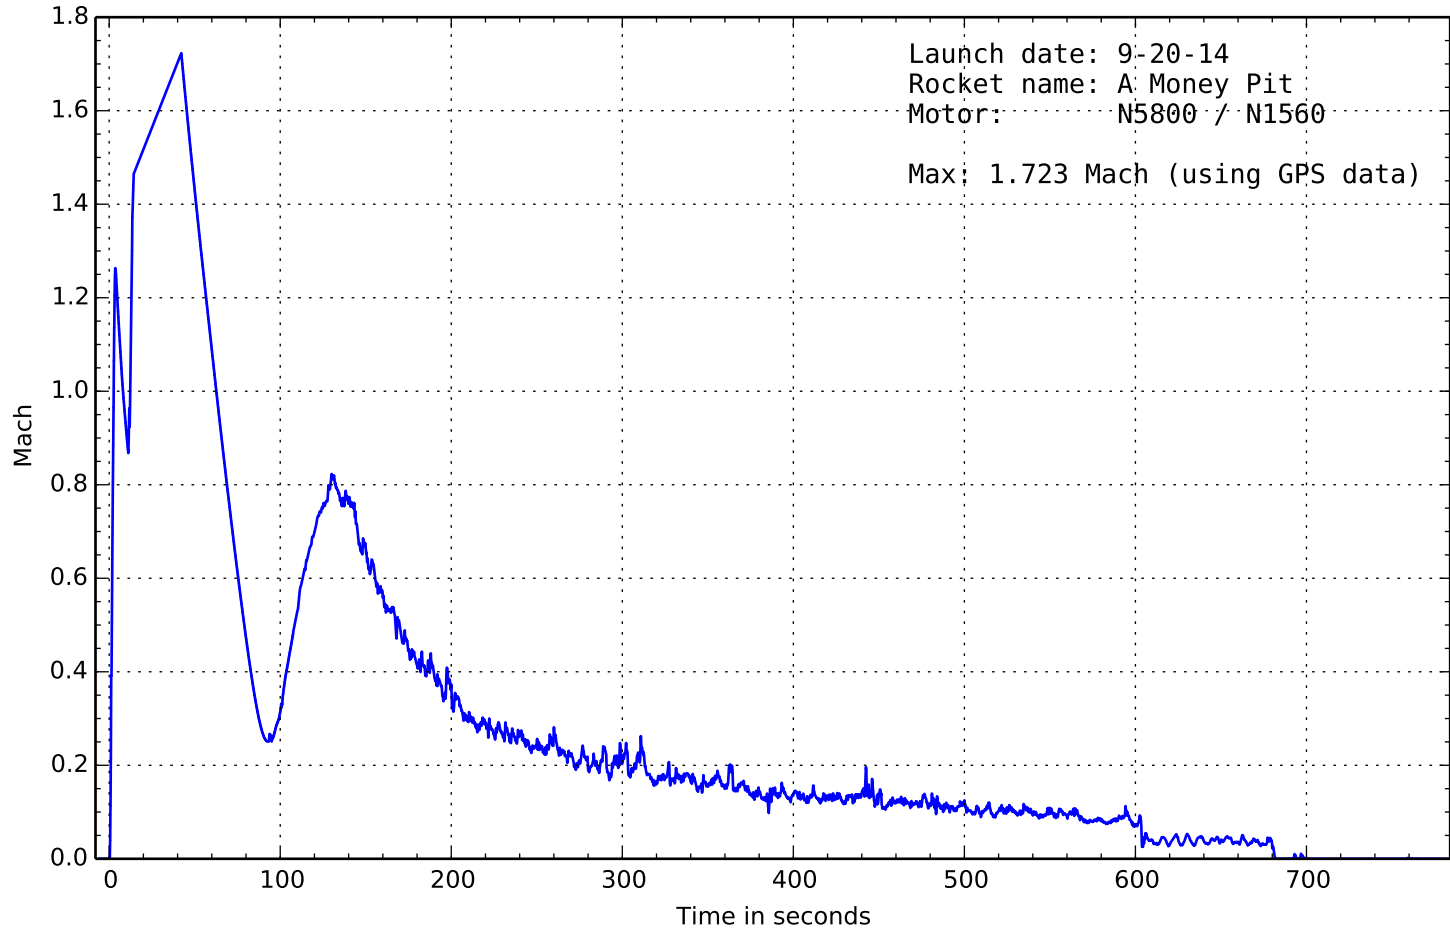

Altitude, Velocity, and Acceleration

Blue from GPS. Red from accelerometer.

Altitude AGL

Blue from GPS. Red from accelerometer.

Vertical Velocity

Blue from GPS. Red from accelerometer.

3D Velocity in Mach

Acceleration -- Full Flight

Acceleration -- Boost Phase

Ground Speed and Heading