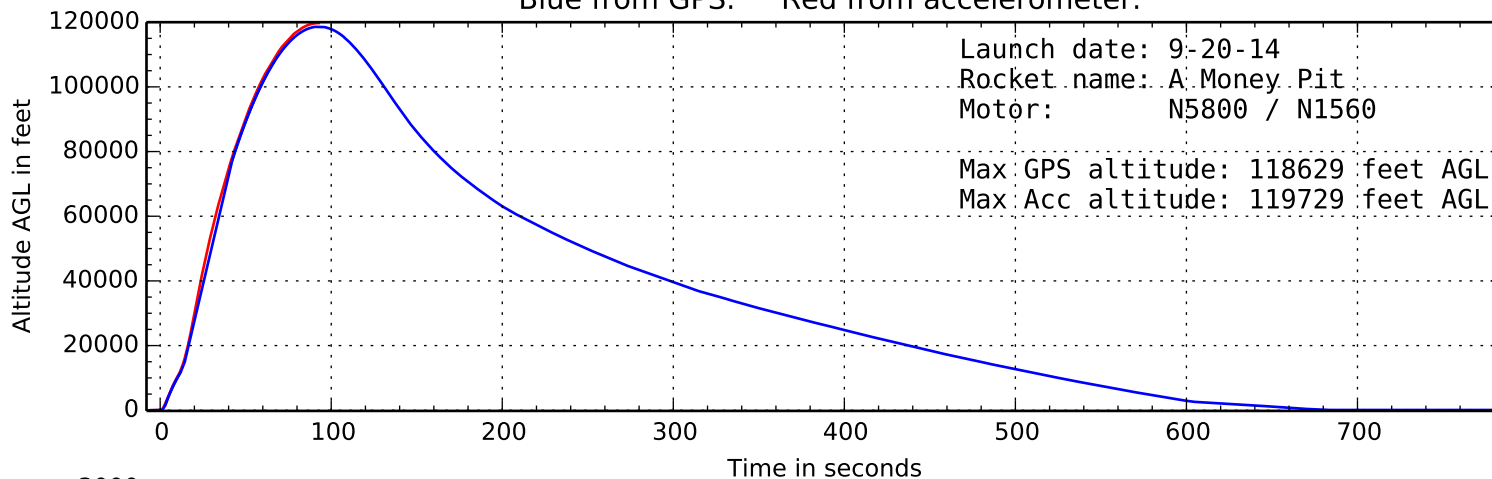

Altitude, Velocity, and Acceleration

Blue from GPS. Red from accelerometer.

Altitude AGL

Blue from GPS. Red from accelerometer.

Vertical Velocity

Blue from GPS. Red from accelerometer.

3D Velocity in Mach

Acceleration -- Full Flight

Acceleration -- Boost Phase

Ground Speed and Heading