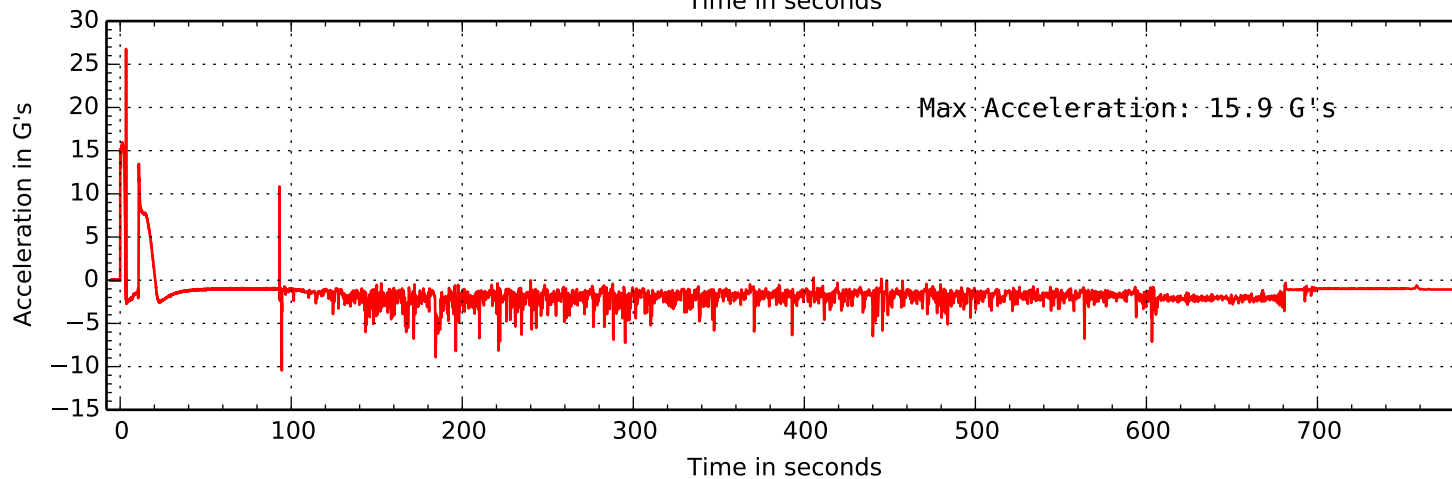

Altitude, Velocity, and Acceleration

Blue from GPS. Red from accelerometer.

Altitude AGL

Blue from GPS. Red from accelerometer.

Vertical Velocity

Blue from GPS. Red from accelerometer.

3D Velocity in Mach

Acceleration -- Full Flight

Acceleration -- Boost Phase

Ground Speed and Heading