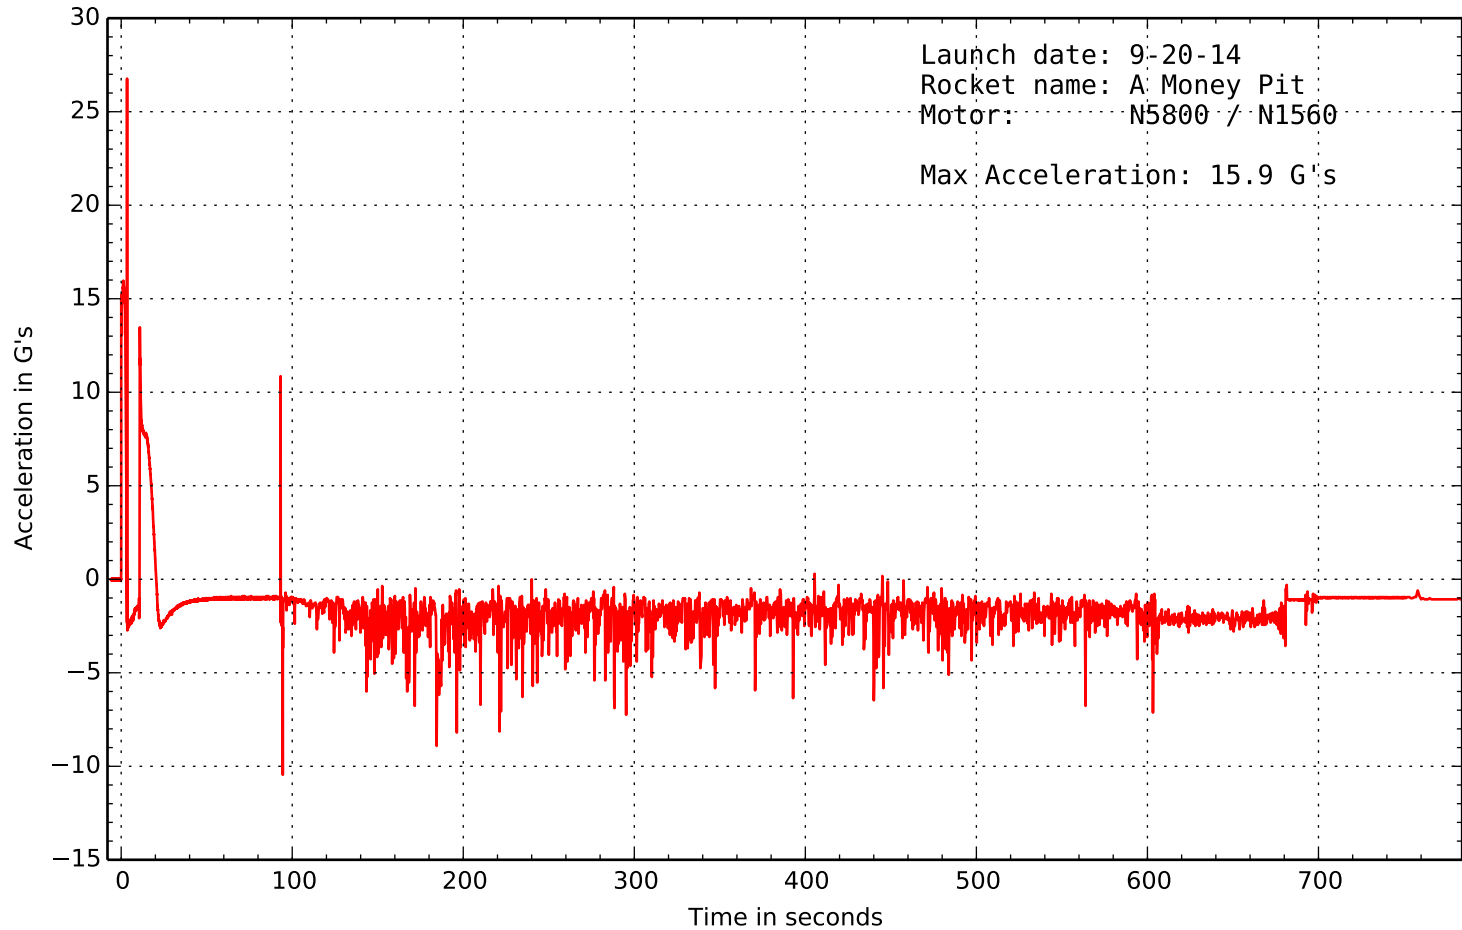

Altitude, Velocity, and Acceleration

Blue from GPS. Red from accelerometer.

Altitude AGL

Blue from GPS. Red from accelerometer.

Vertical Velocity

Blue from GPS. Red from accelerometer.

3D Velocity in Mach

Acceleration -- Full Flight

Acceleration -- Boost Phase

Ground Speed and Heading