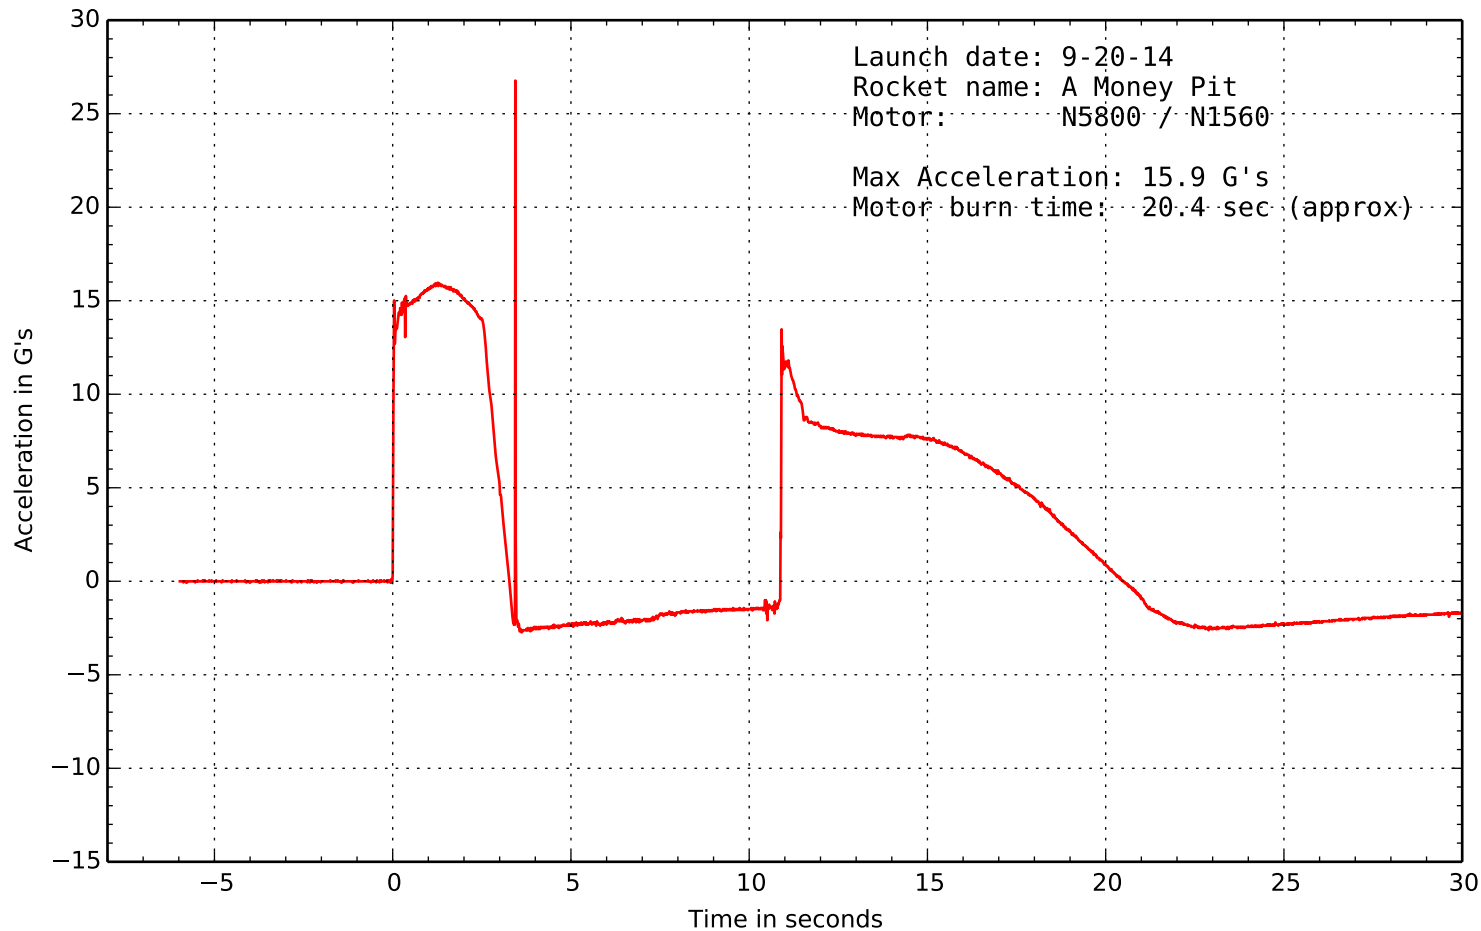

Altitude, Velocity, and Acceleration

Blue from GPS. Red from accelerometer.

Altitude AGL

Blue from GPS. Red from accelerometer.

Vertical Velocity

Blue from GPS. Red from accelerometer.

3D Velocity in Mach

Acceleration -- Full Flight

Acceleration -- Boost Phase

Ground Speed and Heading